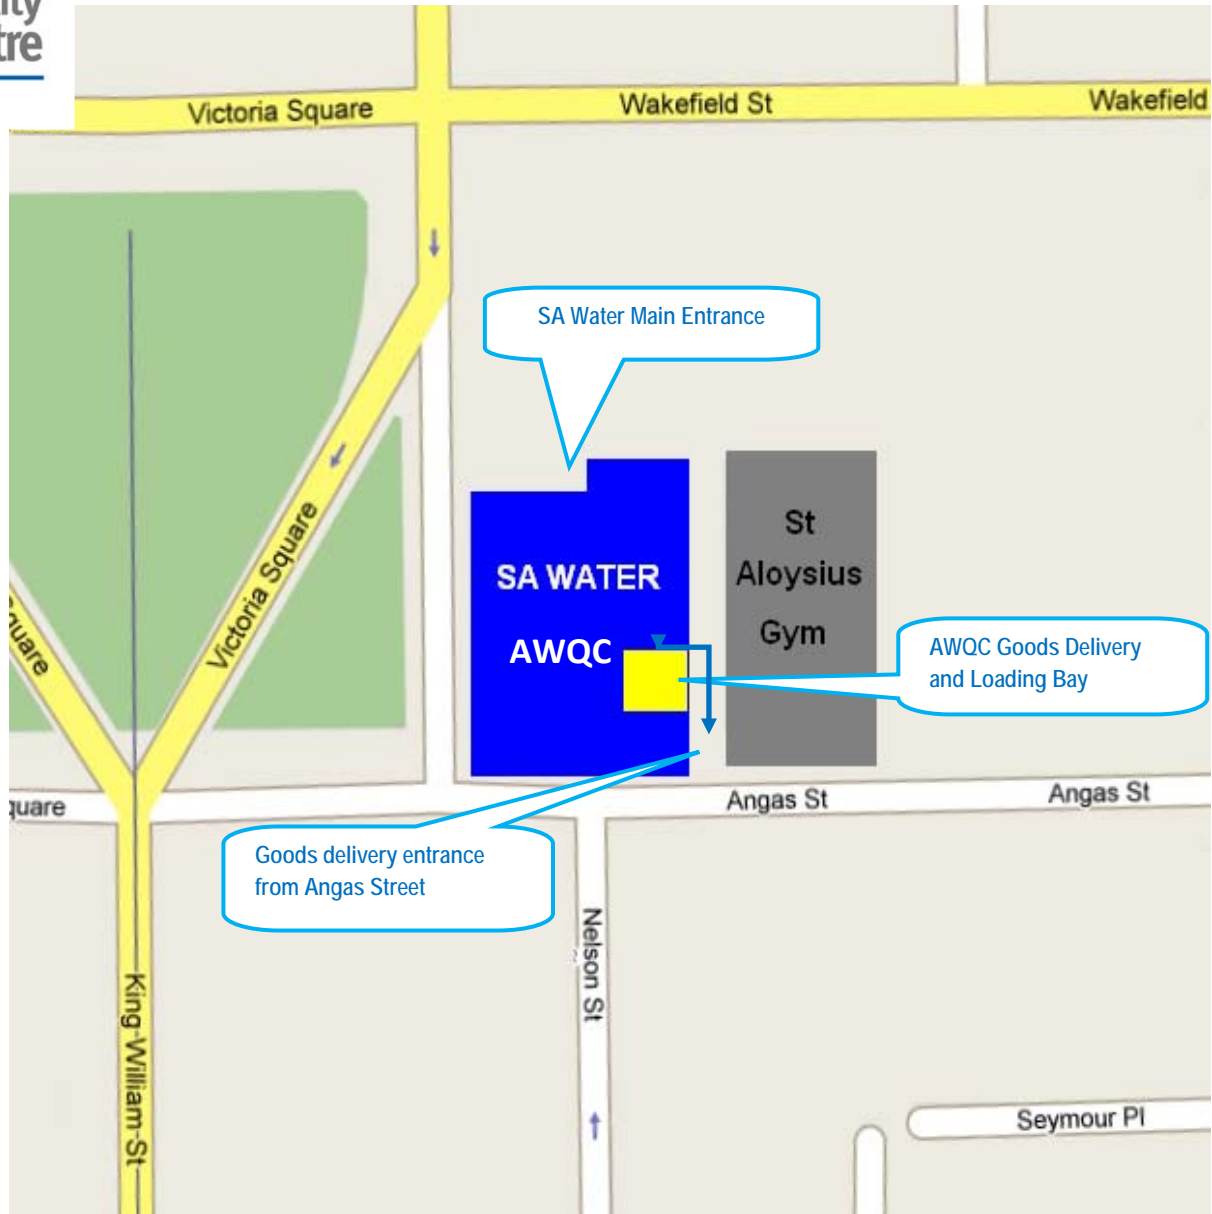

THE AUSTRALIAN WATER QUALITY CENTRE at the new SA WATER building - Victoria Square, Adelaide

Other important information:

- **ONSITE PARKING IS NOT AVAILABLE**
- Loading bay access is restricted to a maximum of 15 minutes
- AWQC Goods Delivery hours are Monday – Friday 8:30am – 3:30pm (enter via Angas St)
- All other AWQC business use SA Water Main Entrance Monday to Friday 8:30am - 5:00 pm